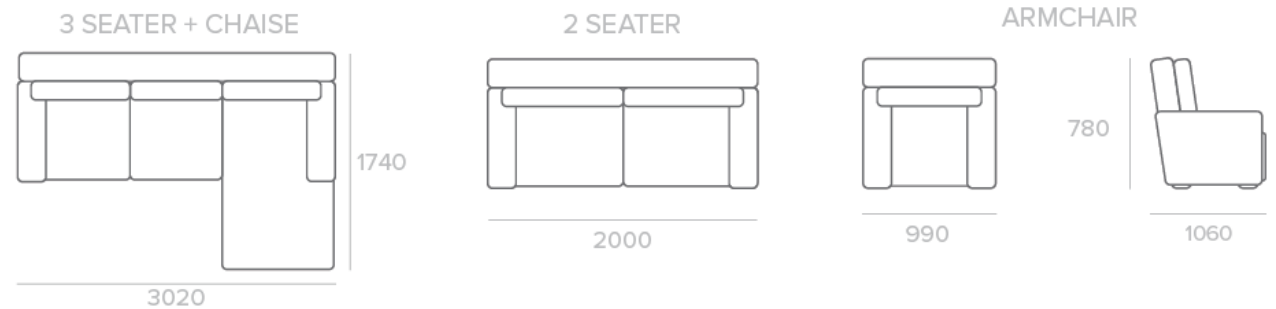

COLOURS AVAILABLE

STOCKED IN

DT FABRIC
(STONE)

SALES COLLATERAL AVAILABLE

- POS PAGE
- 150KG SASH SET
- SPECIFICATION / TRAINING SHEET

KEY FEATURES & BENEFITS

FRAME	FSC certified Pine and Plywood frame	A sturdy frame constructed with sustainably sourced timber provides a solid and long-lasting base to the suite
FOUNDATION	Heavy gauge steel Zig Zag springs	The foundation delivers long-lasting support & the first layer of comfort
FOAM	Foam & fibre	High density layered foam provides support, with a top layer of fibre for additional comfort
UPHOLSTERY	Fabric	Available in Stone colour DT fabric
SIDE TABLES	Removable side tables on end seats	Hold drinks, snacks and other necessities with the circular side tables on the end seats. Armchair has just one side table

MEASUREMENTS

Scan QR code to view this product online at [synargy.com](https://www.synargy.com)